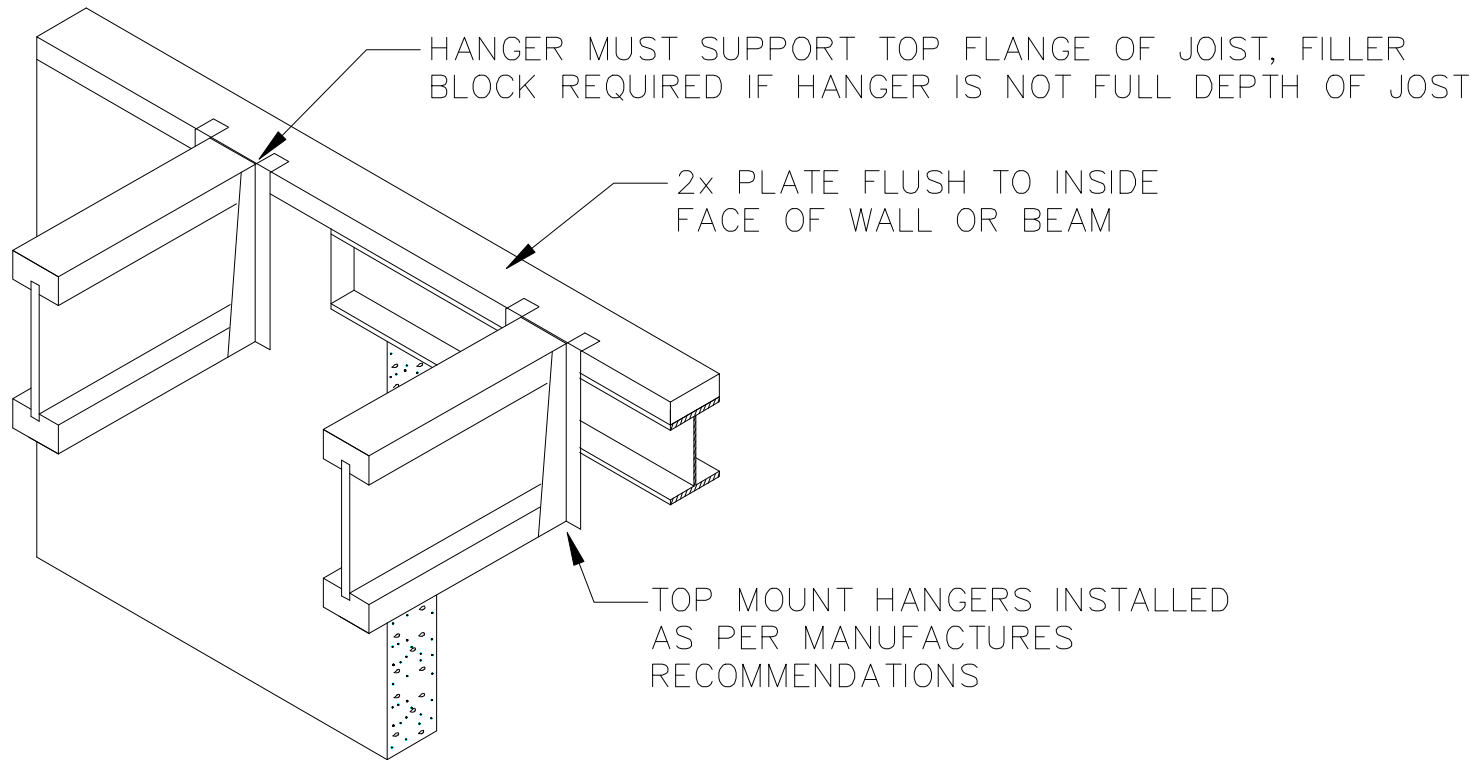

2k

PJI JOIST WITH TOP MOUNT HANGER DETAIL

ALL NAILS SHOWN IN THESE DETAILS TO BE COMMON NAILS UNLESS OTHERWISE NOTED. 2 1/2" BOX NAILS MAY BE SUBSTITUTED FOR 2" COMMON NAILS